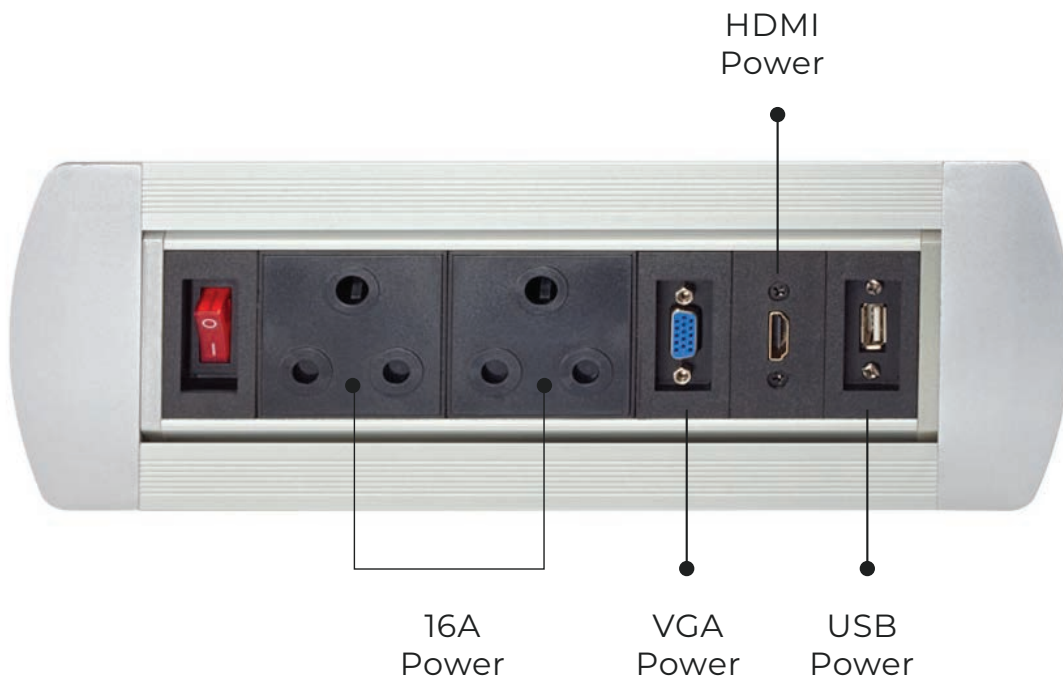

MANUAL 'FLIPPING' PRE-WIRED DESKTOP SOCKET (5-PORTS)

The Manual 'Flipping' Pre-Wired Desktop Socket offers both strength and subtlety. Its low-profile, ergonomic design takes up a minimum of space in your working environment and yet it's packed with powerful, useful features that more than justifying you installing one in every desk you have. Installing and integrating the Manual 'Flipping' Pre-Wired Desktop Socket couldn't be easier, especially when we do it for you – just ask.

Designed to be easily fitted to office desks for a flush finish every time, and for uninterrupted, effective work flows.

INSERTS:

- 2x 16A Power
- 1x VGA
- 1x RJ45
- 1x HDMI